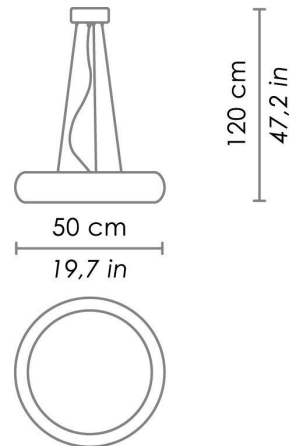

TREVISO

HANGING

Suspension lamps, with diffuser in mouth-blown, satin-finish opal triplex glass; matt white, black or grey painted metal frame; white painted metal frame, with outer finishing in matt white, black or grey painted (customisable on request).

The product is suitable for indoor use only.

CODE	COLOR
ZA-LD121213B	White
ZA-LD121213G	White - grey
ZA-LD121213N	White - black

DIMENSIONS AND HOLES

Dimensions	Ø 50 - 11,5 - 120 cm / Ø 19,7 - 4,5 - 47,2 in

ILLUMINOTECHNICAL SPECIFICATIONS

Source	LED
Power LED	17 W
Total Watt	18,5 W
Lumen LED board	2200 lm
Lumen lamp	1510 lm
Beam angle	120°
Colour temperature	3000 K
CRI	>90
Dimmer	TRIAC
Lamp life	minimum 2 years guaranteed

ILLUMINOTECHNICAL SPECIFICATIONS

Driver	included
Voltage	120 V
Frequency	50/60 Hz